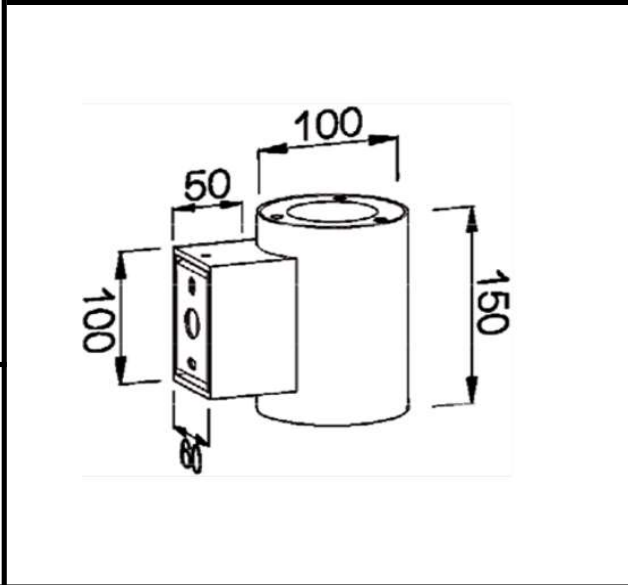

Sovitron Interior Pvt.Ltd.

Model Name	SILAS-WL3 Wall Light/ DL-OMT-10151-3
Description	Wall light

Technical description	Image
-----------------------	-------

Dimension	Dia=100mm H=150mm
Frame	Aluminium Die-cast
Color Tempertaure	3000K
Power	3W
Total Luminous Flux	150 lm
Efficacy	50 lm/W
IP rating	65
Beam angle	12/24/36/60 Degree
Color Rendering	≥80
Mounting	Surface
Optics	Glass Lens
Dimming	NON-Dimmable
Operating Voltage	220-240 VAC
Standard Lifetime	L70 minimum at 50,000 burning hours

Dimension diagram

Remarks:-

Address: Plot #7 Saroorpur-Nangla Industrial Area,Ballabgarh-Sohna Road,Faridabad-121005
Email: info@sovitron.com